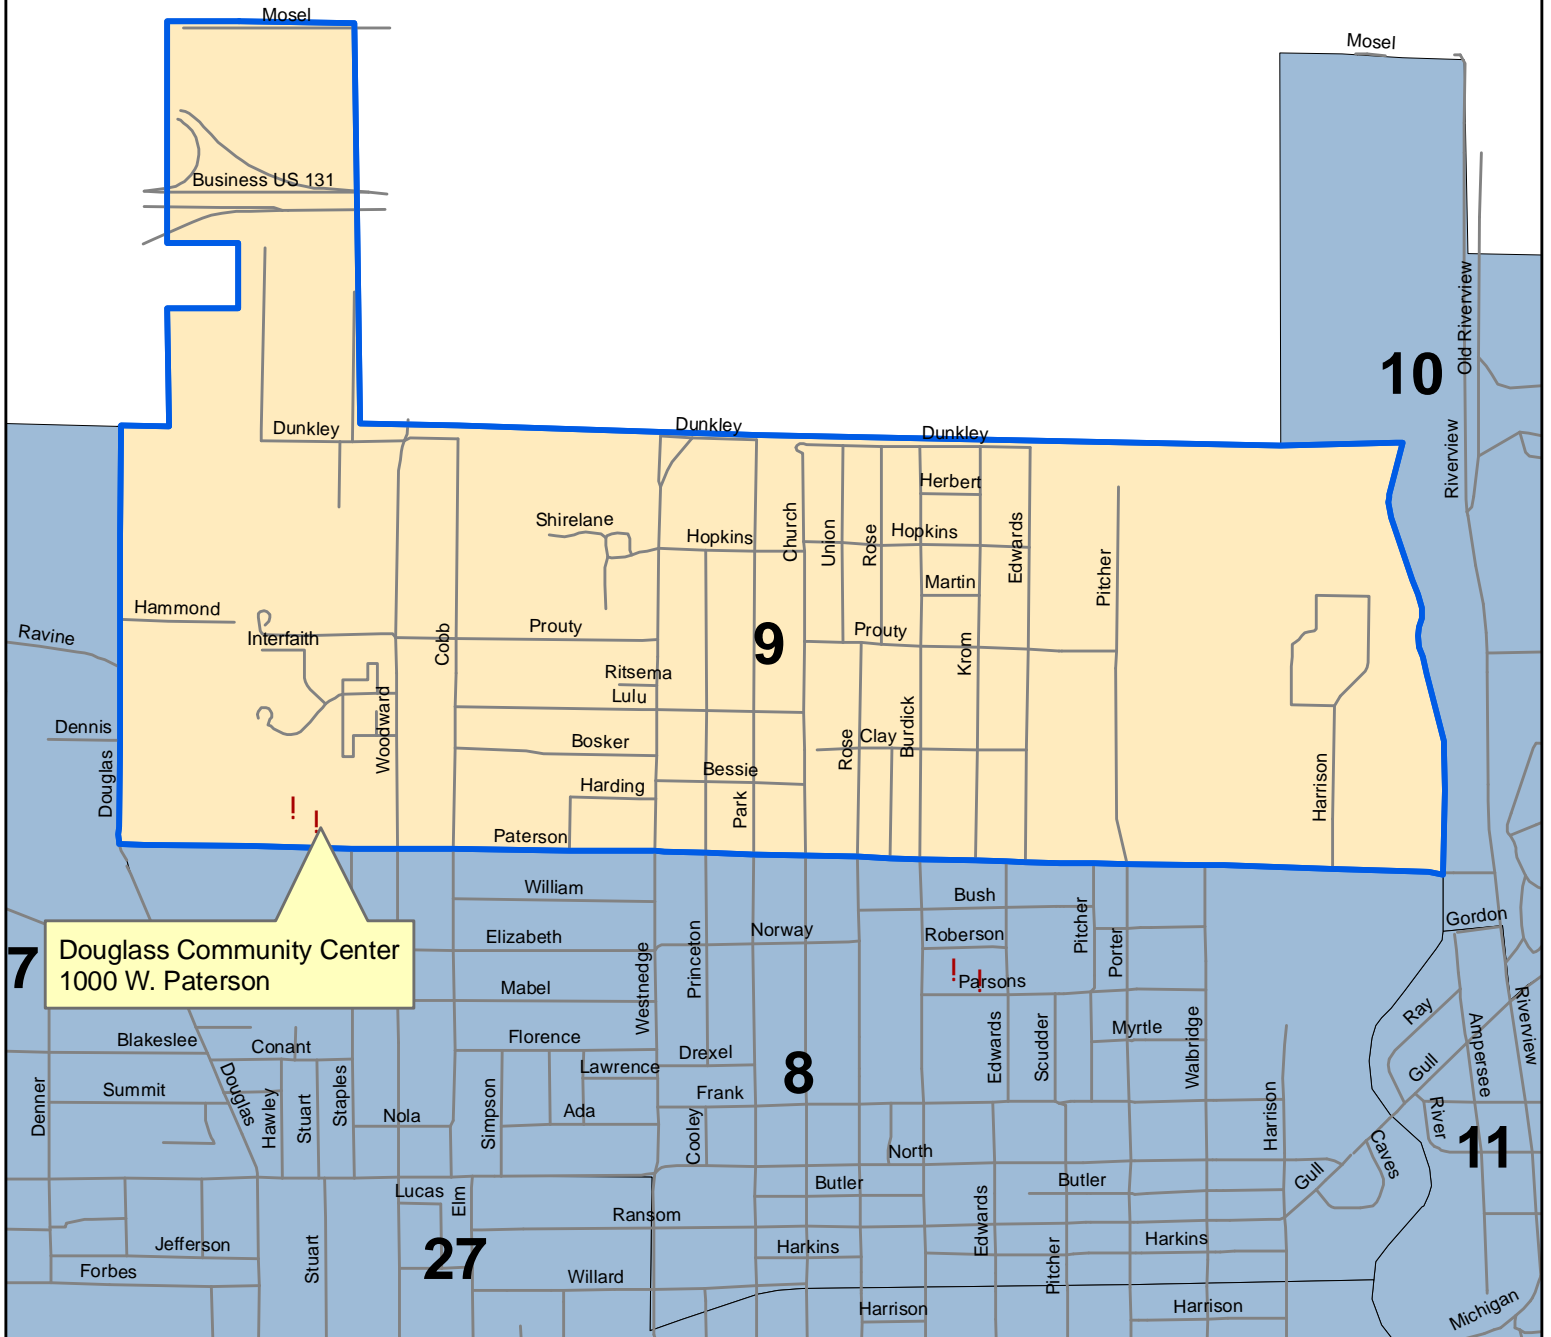

City of Kalamazoo Voting Precinct 9

7 Douglass Community Center
1000 W. Paterson