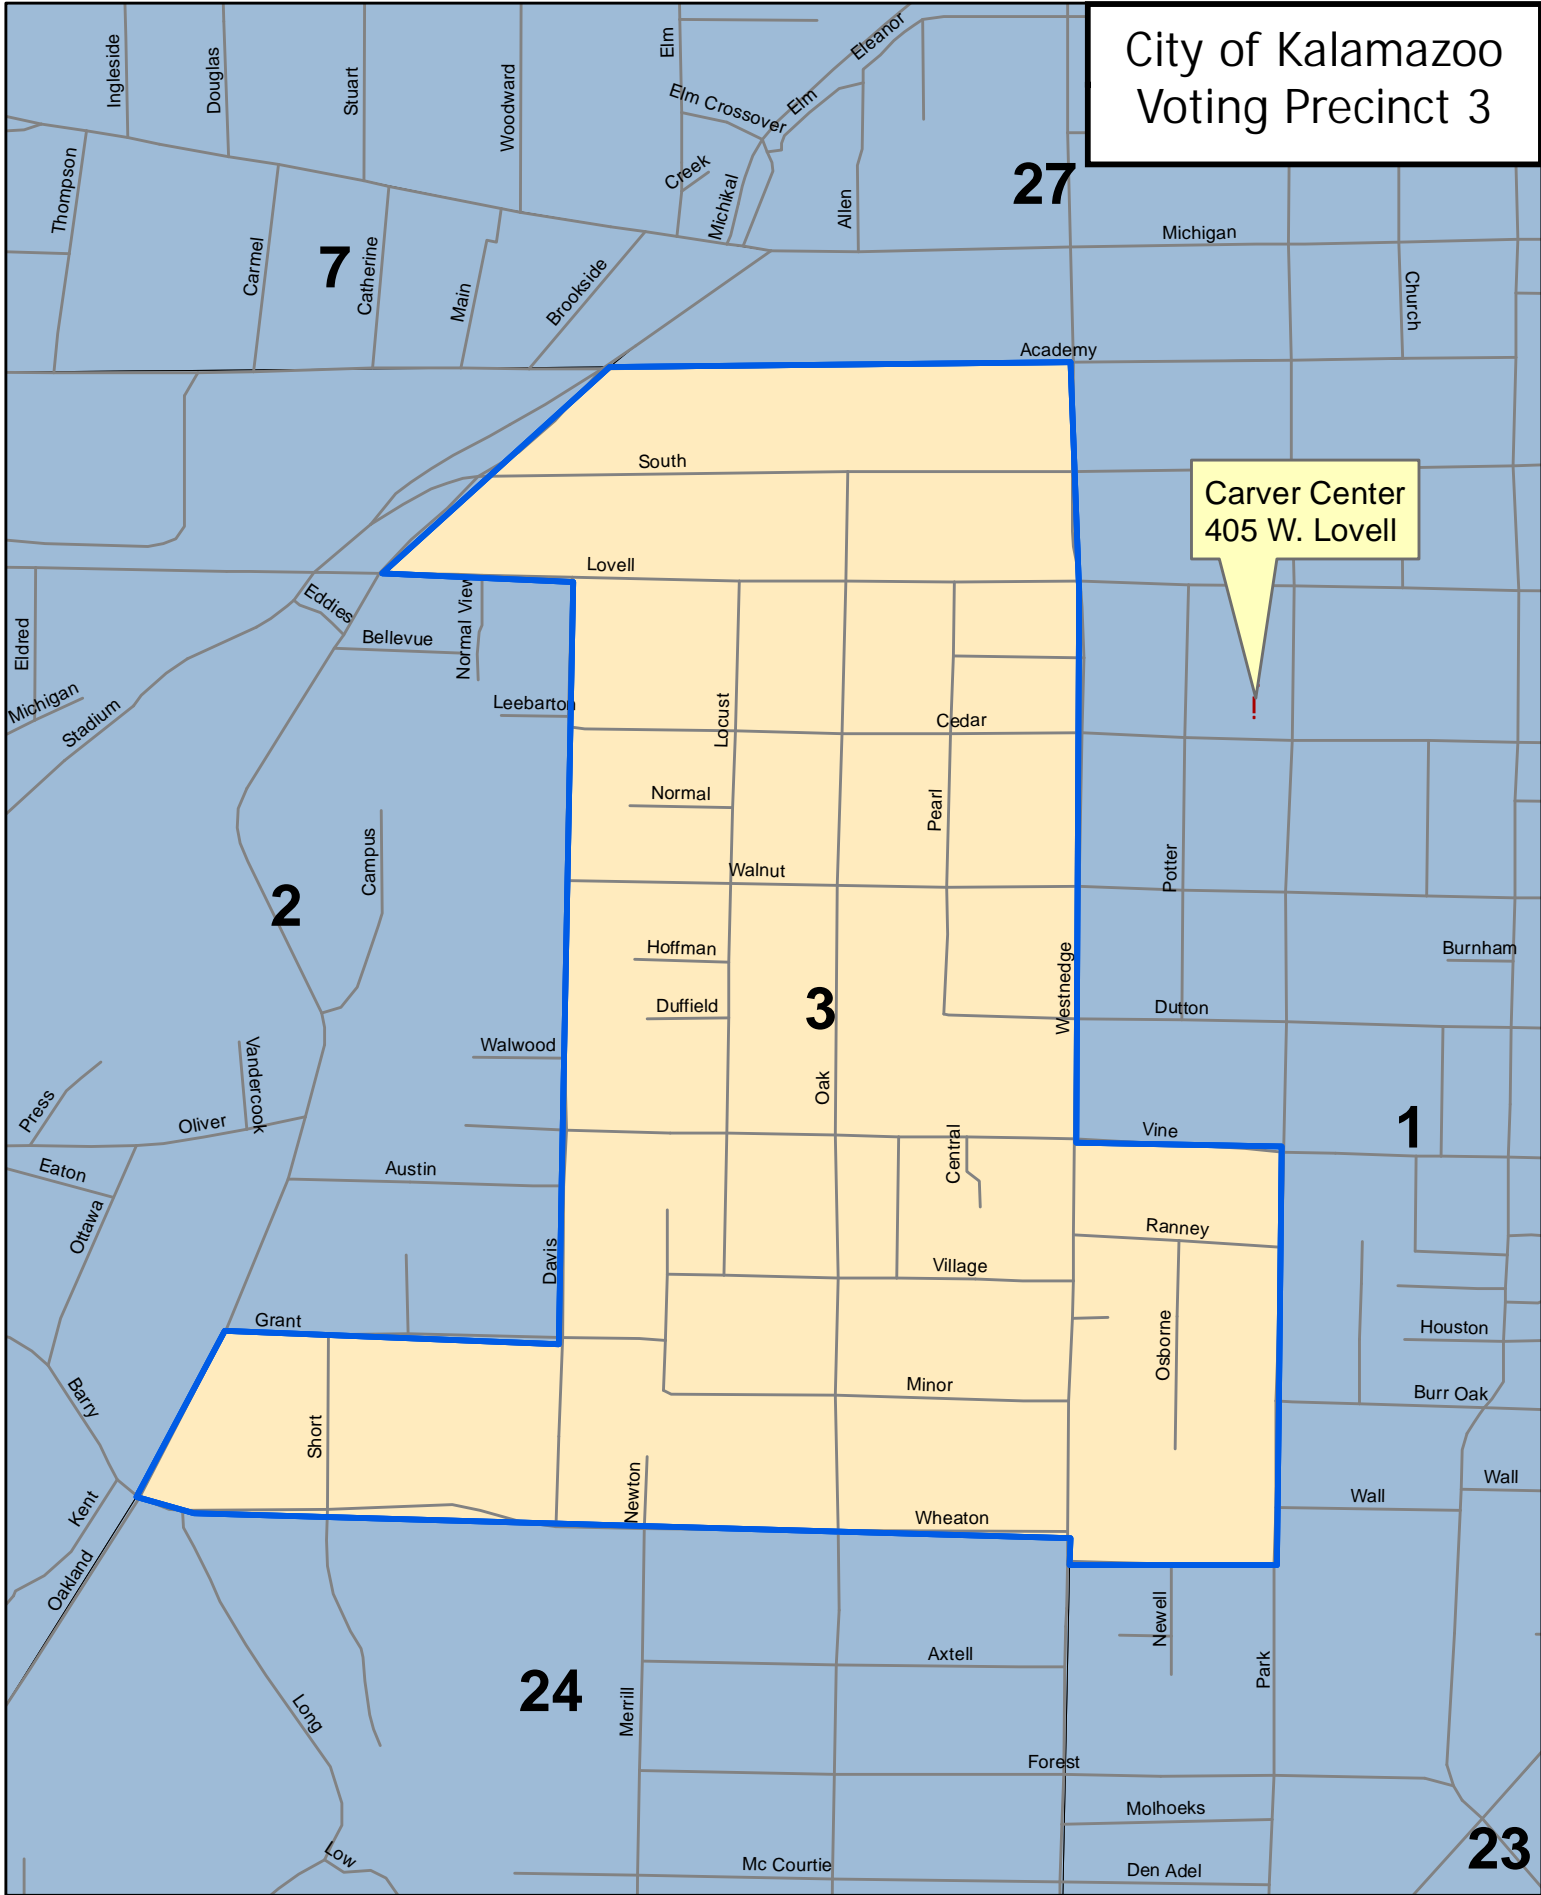

City of Kalamazoo Voting Precinct 3

Carver Center
405 W. Lovell

Legend

- ! Polling Locations
- --- Centerlines
- Voting Precincts