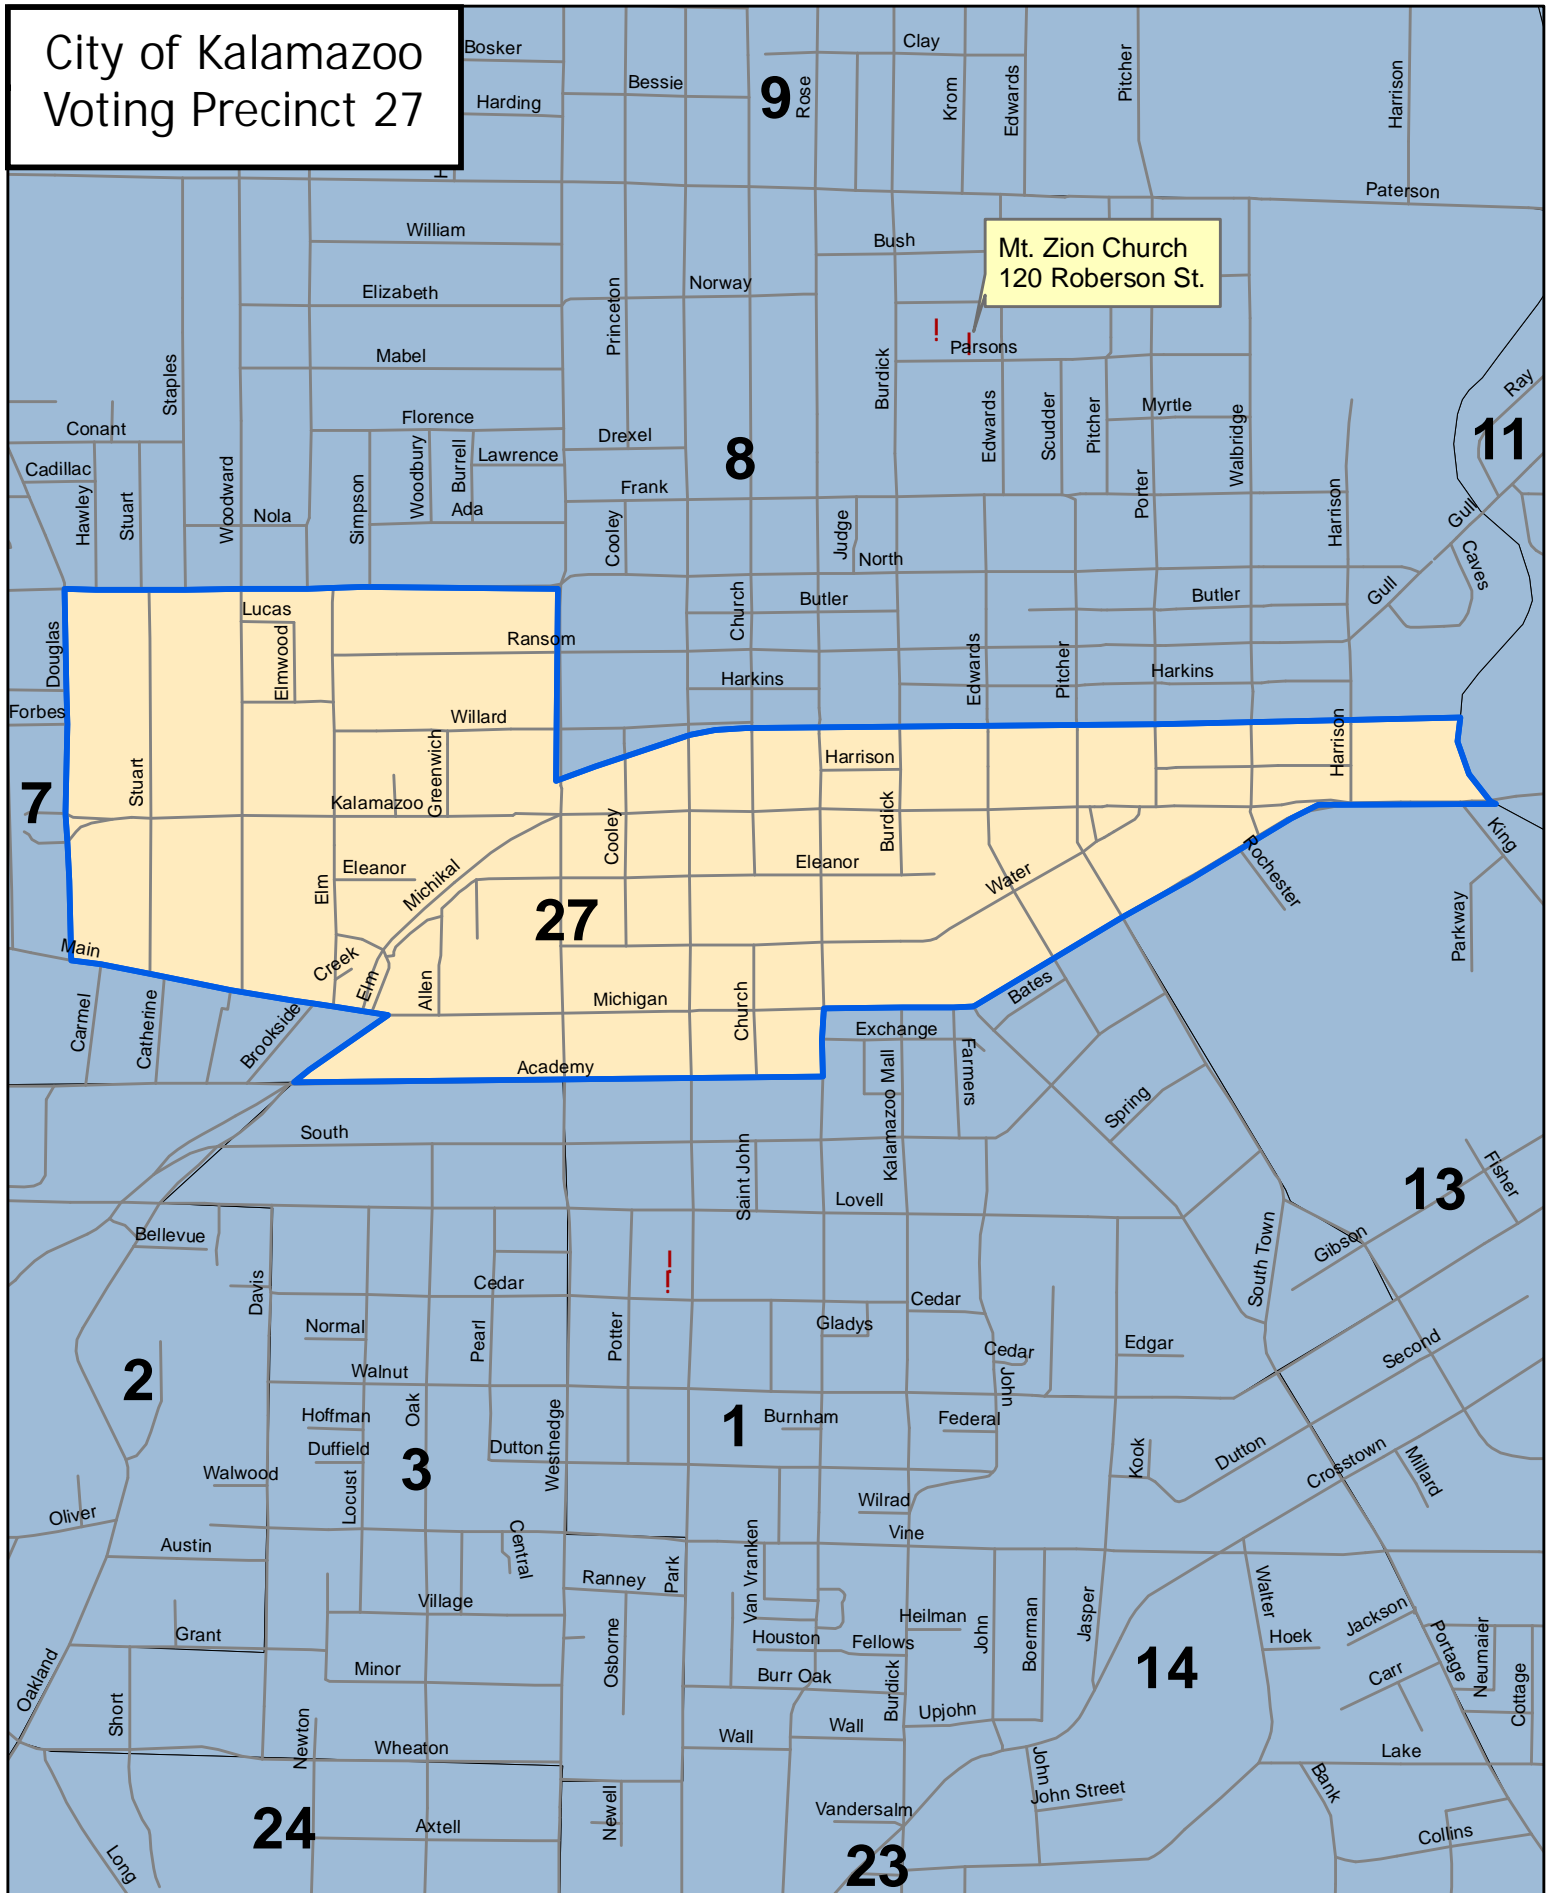

City of Kalamazoo Voting Precinct 27

Mt. Zion Church
120 Roberson St.

Legend

- ! Polling Locations
- Centerlines
- Voting Precincts