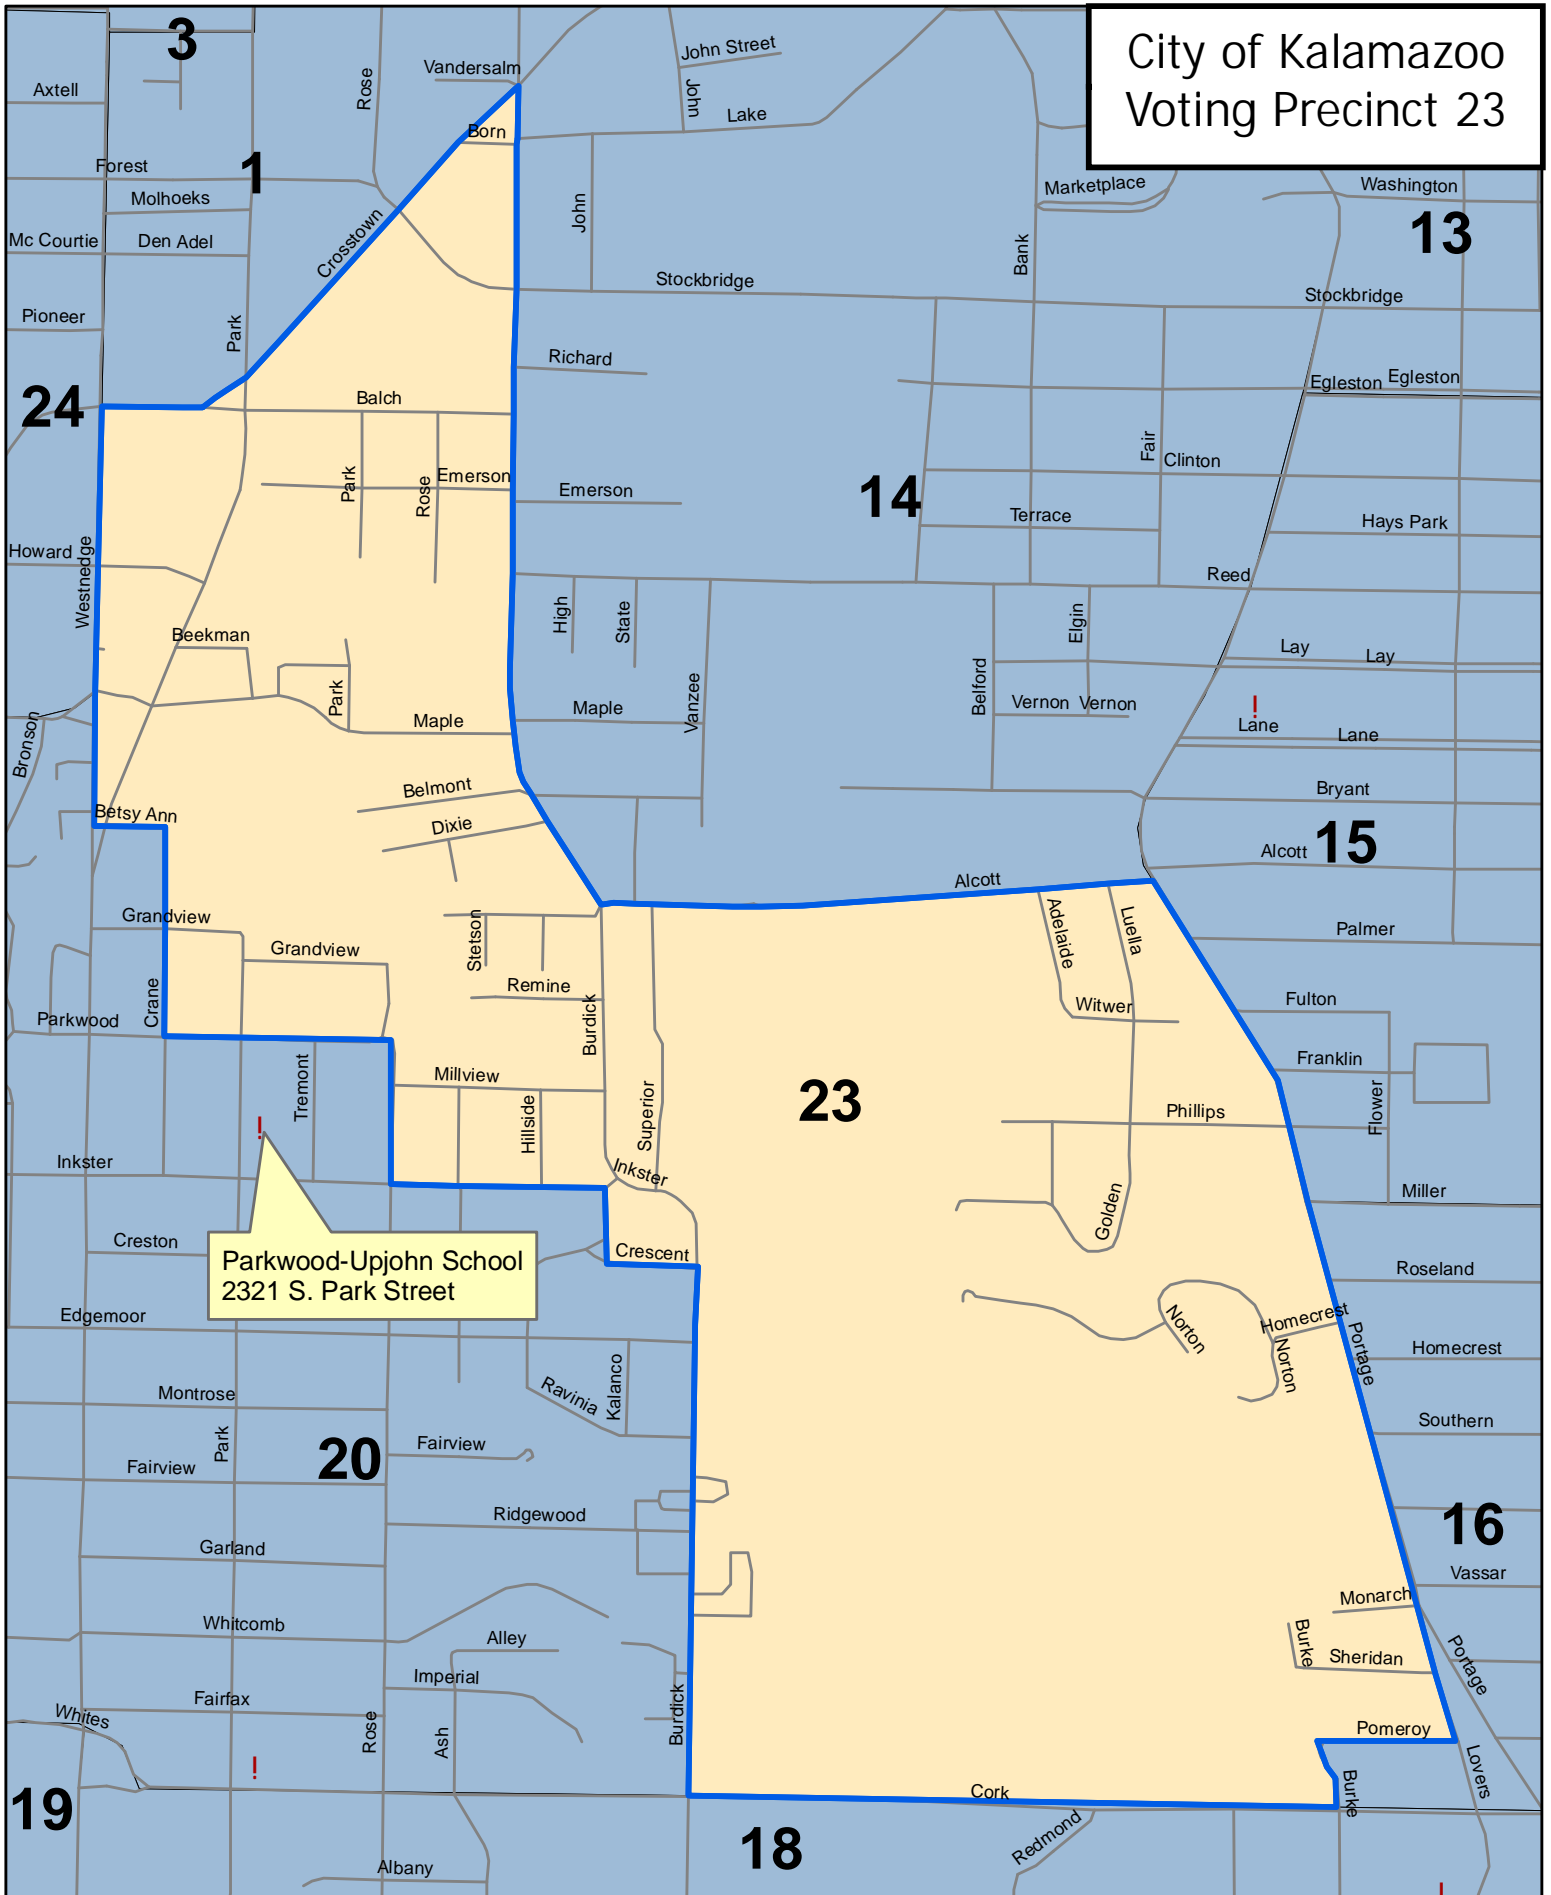

City of Kalamazoo Voting Precinct 23

Parkwood-Upjohn School
2321 S. Park Street

Legend

- ! Polling Locations
- Centerlines
- ▭ Voting Precincts