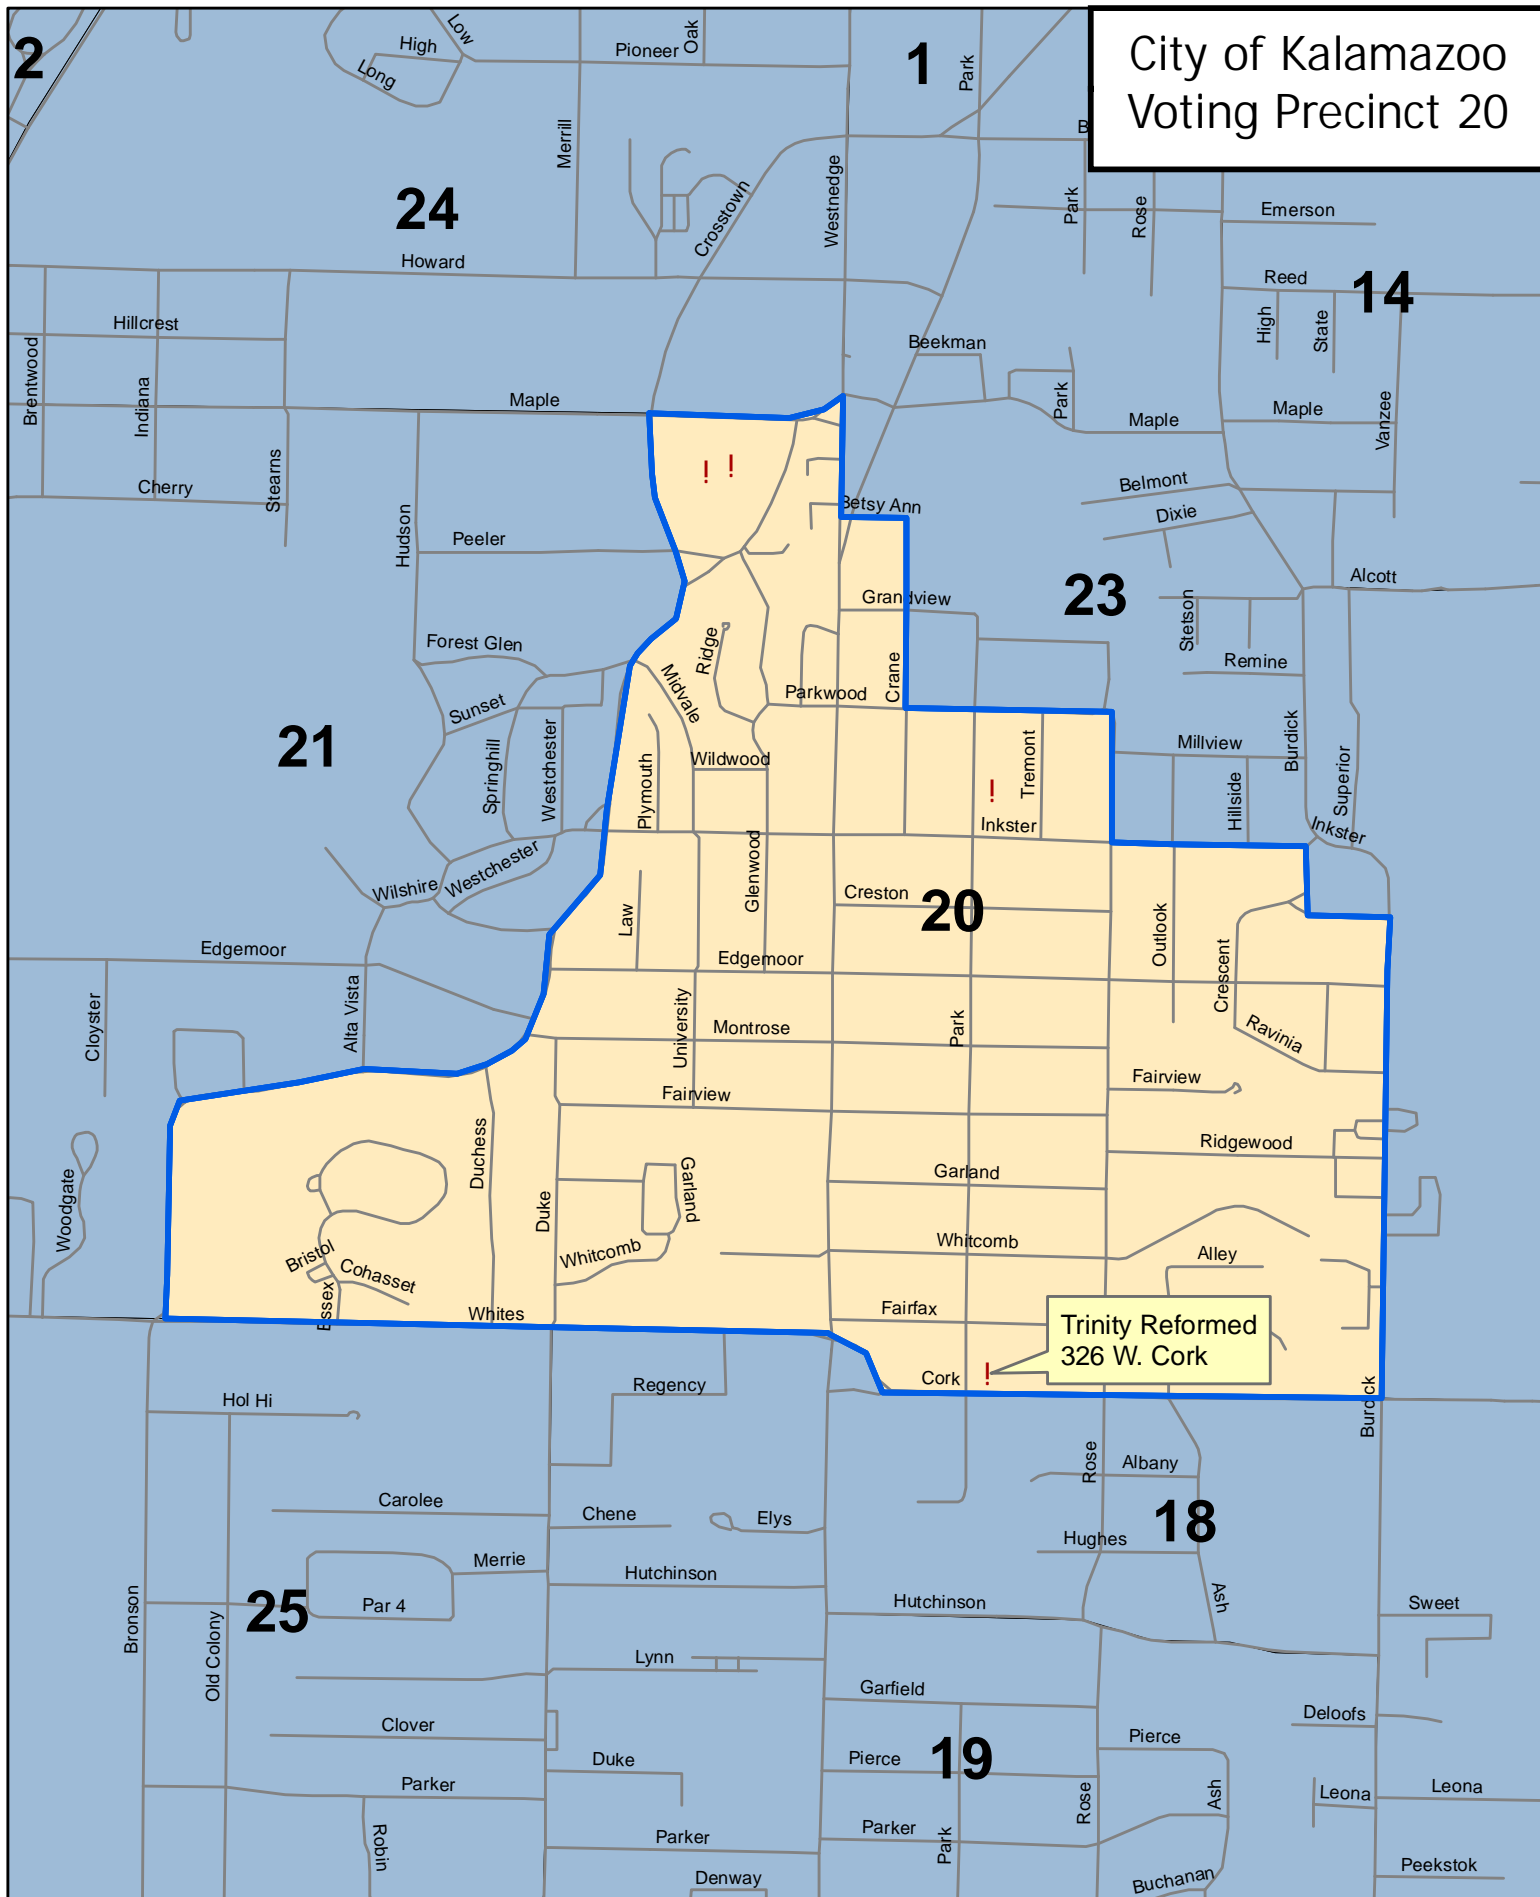

City of Kalamazoo Voting Precinct 20

Trinity Reformed
326 W. Cork