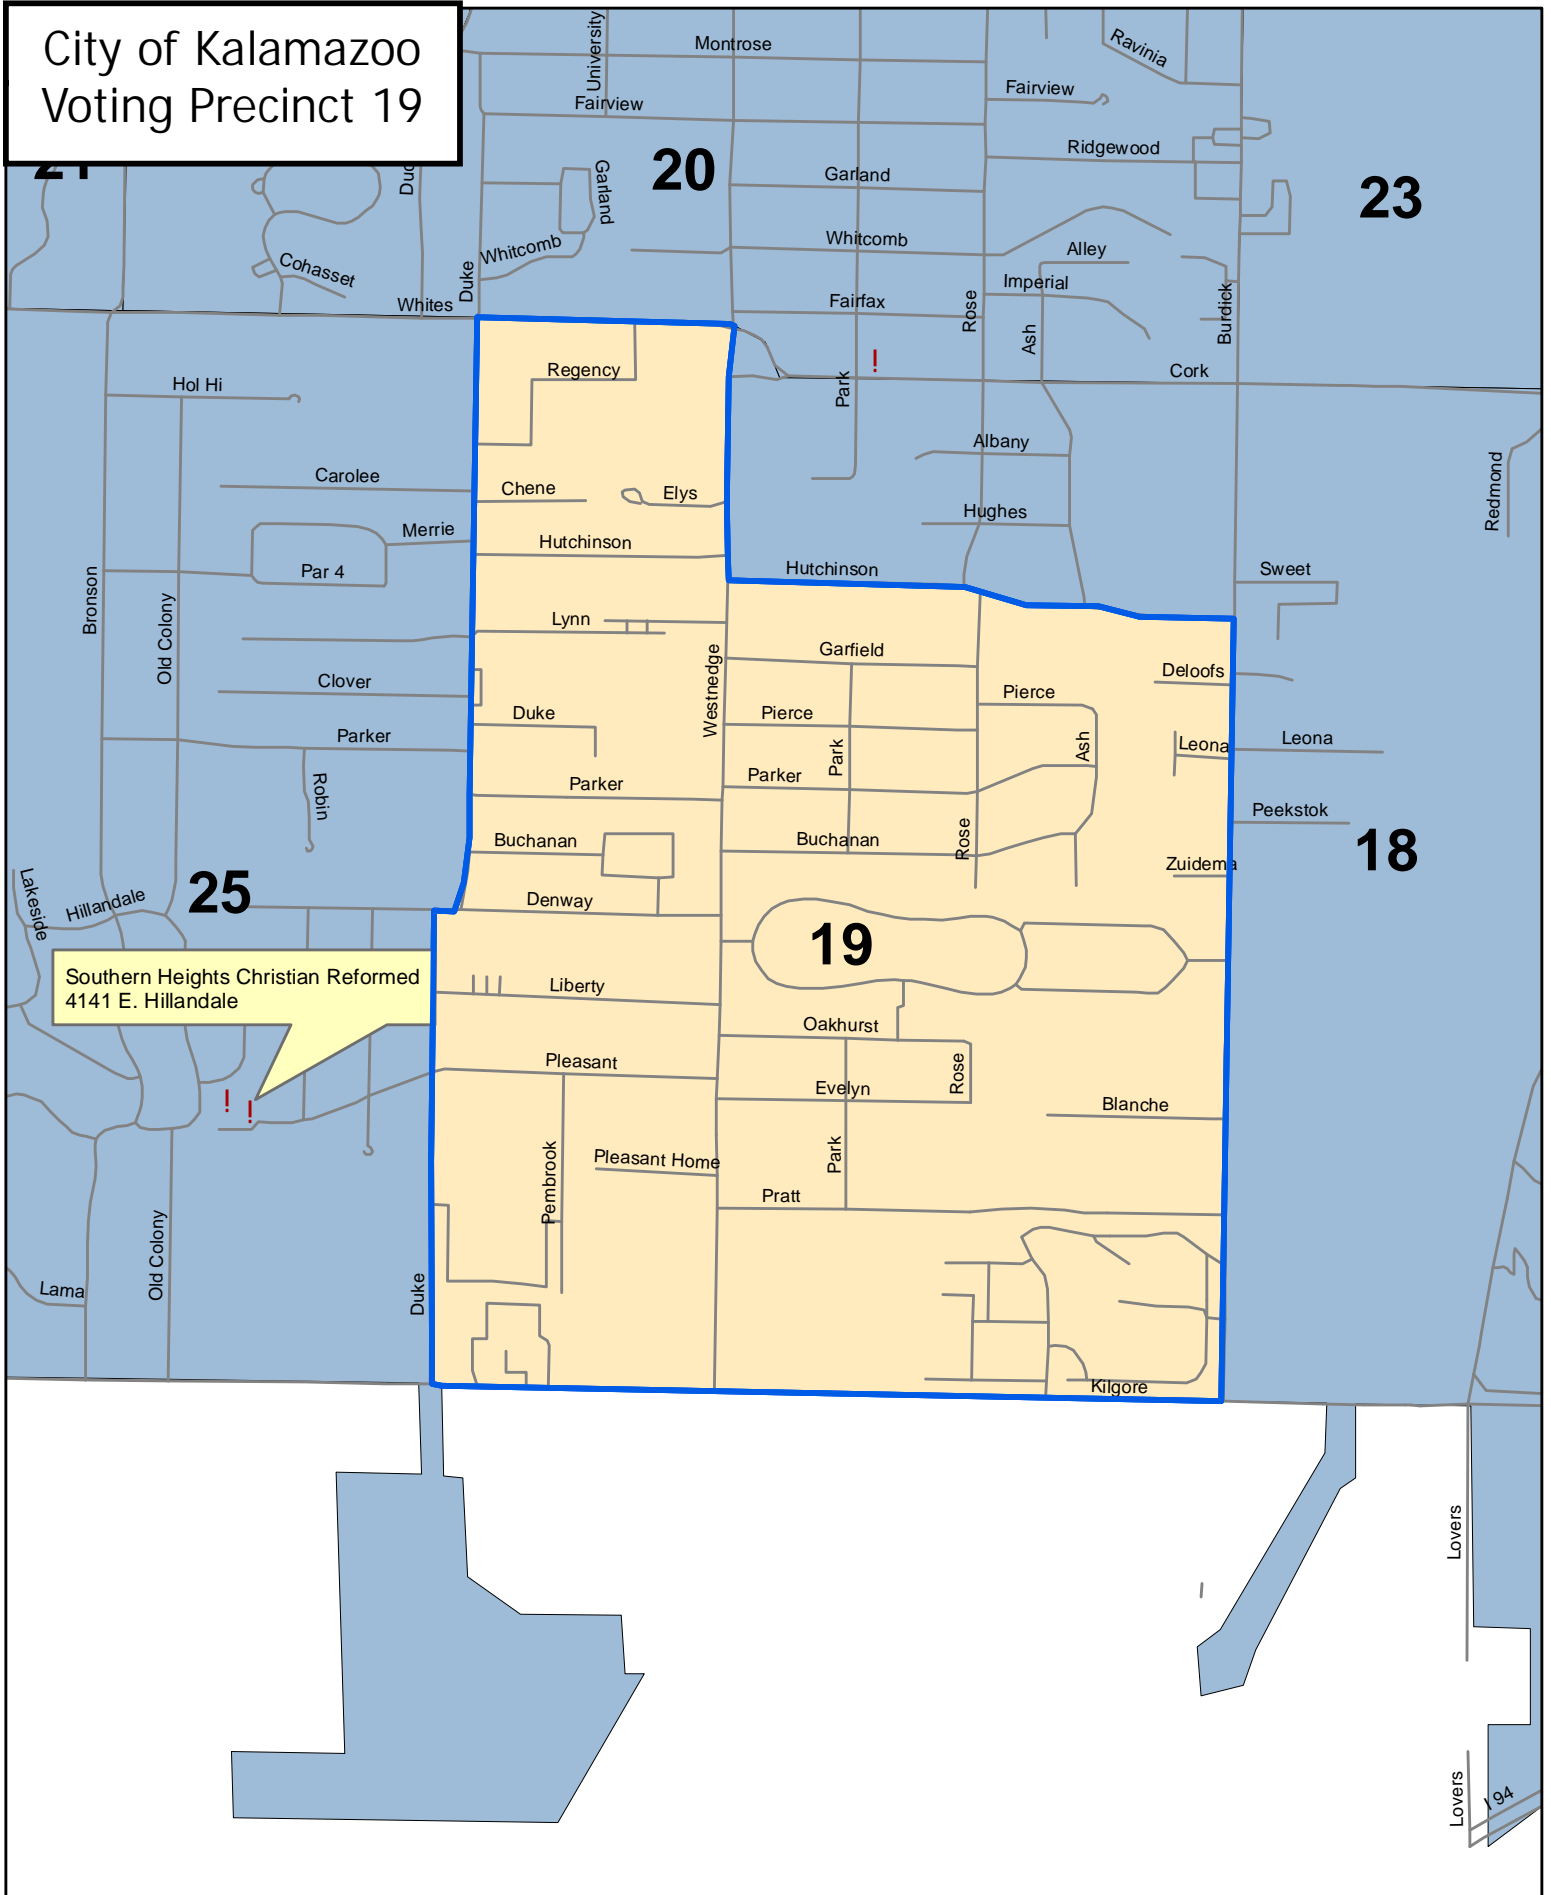

City of Kalamazoo Voting Precinct 19

Southern Heights Christian Reformed
4141 E. Hillandale

Legend

- Polling Locations
- Centerlines
- Voting Precincts

Lovers 194