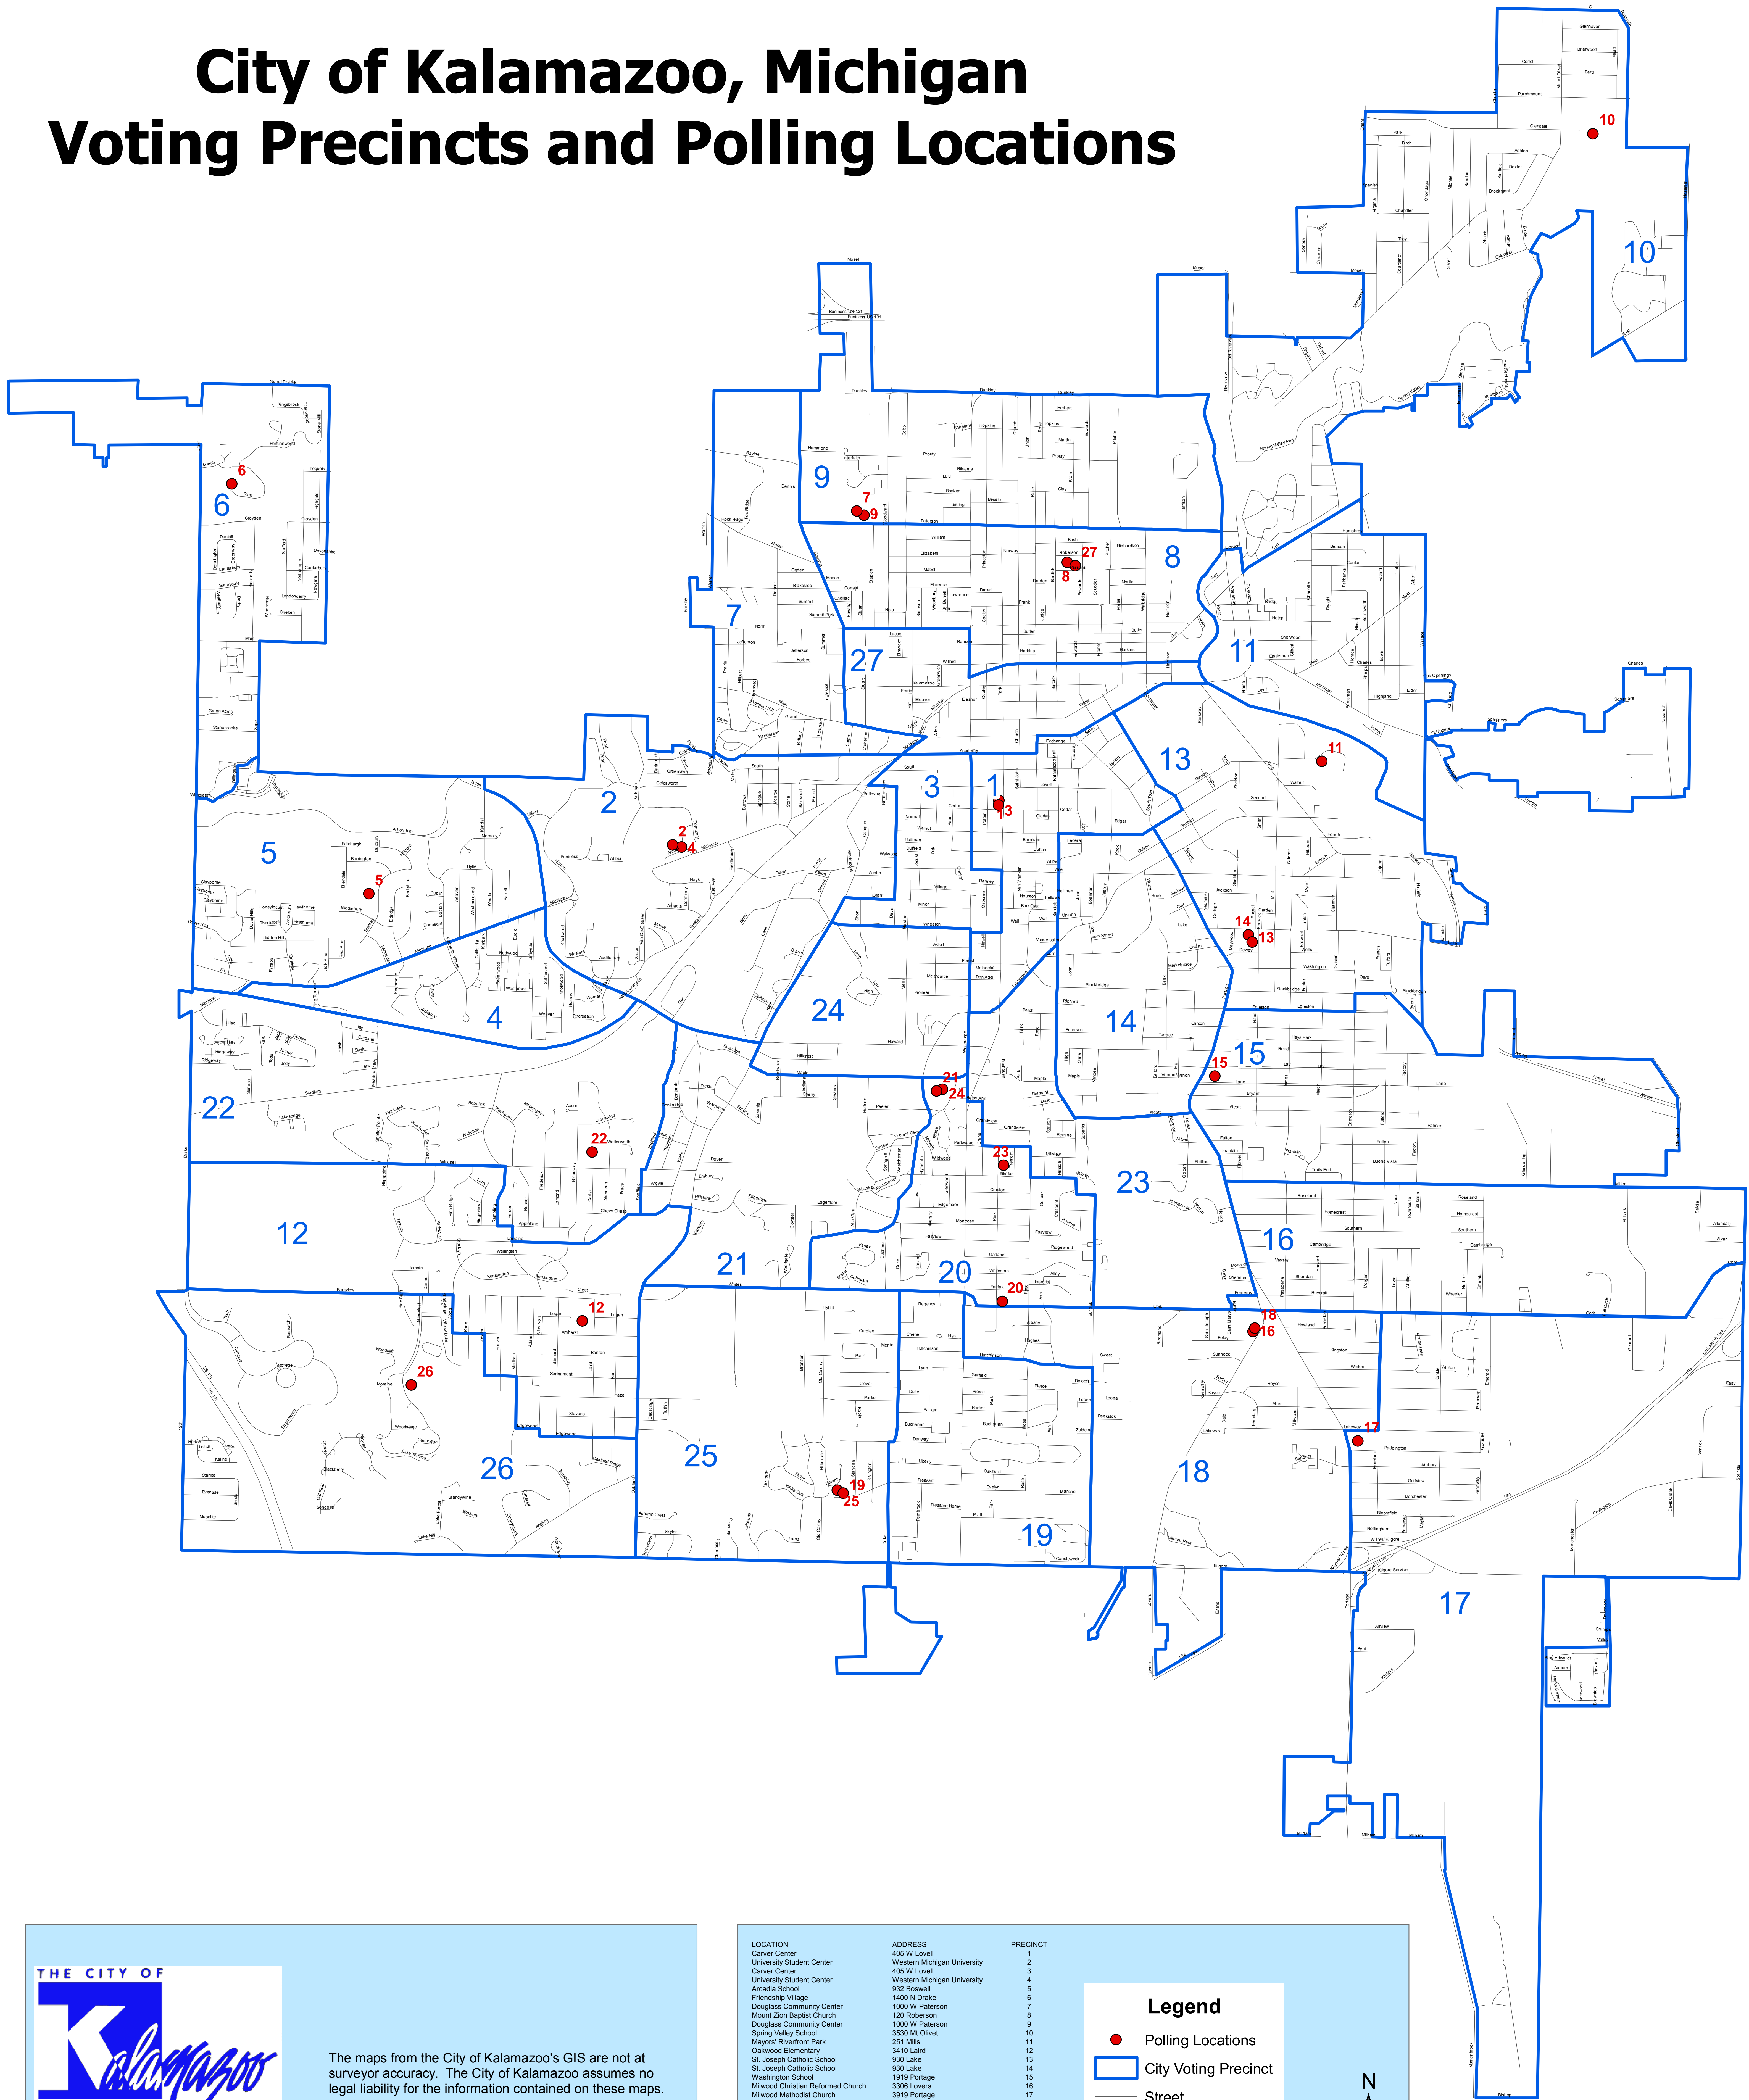

City of Kalamazoo, Michigan Voting Precincts and Polling Locations

The maps from the City of Kalamazoo's GIS are not at surveyor accuracy. The City of Kalamazoo assumes no legal liability for the information contained on these maps.

Date: September 2011

Legend

- Polling Locations
- City Voting Precinct
- Street